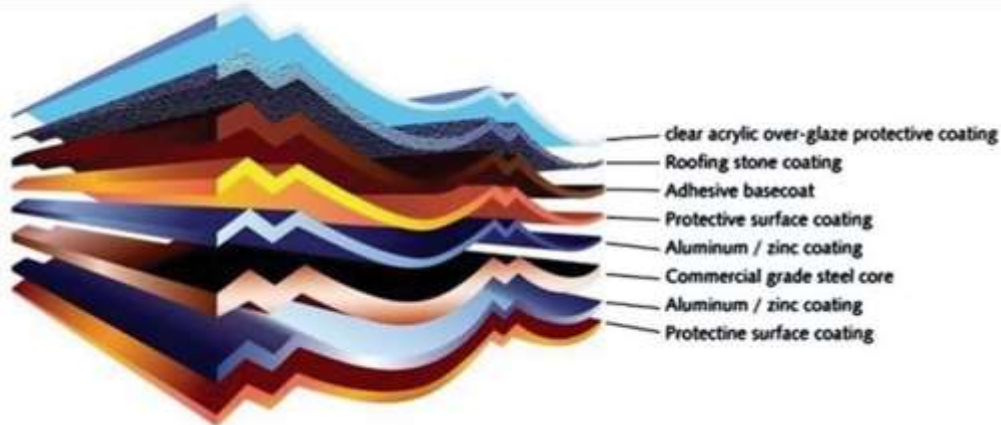

Metal single

ADVANTAGES OF COLOR STONE METAL SHINGLE:

- Excellent durability-products use high strength steel plate as the basic material.
- from top to bottom, the multi-layer protective treatment ensure excellent corrosion and durability .
- Light, versatility and Economy-weight of color stone coated metal roof is only 1/6 weight of an other ordinary tiles
- very convenient for removal, construction and using , which is substantial savings in construction time and costs.
- A solid shingle structure – metal tile using a unique waterproof ,windproof ett.
- The features of complete set of accessories to all forms architecture and connections.