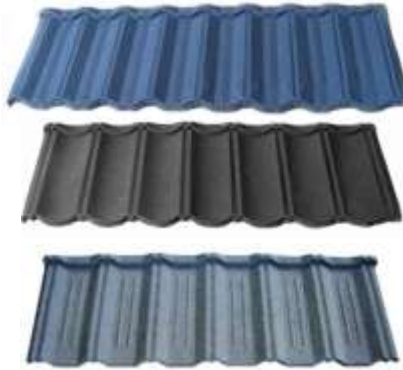

Variety colors