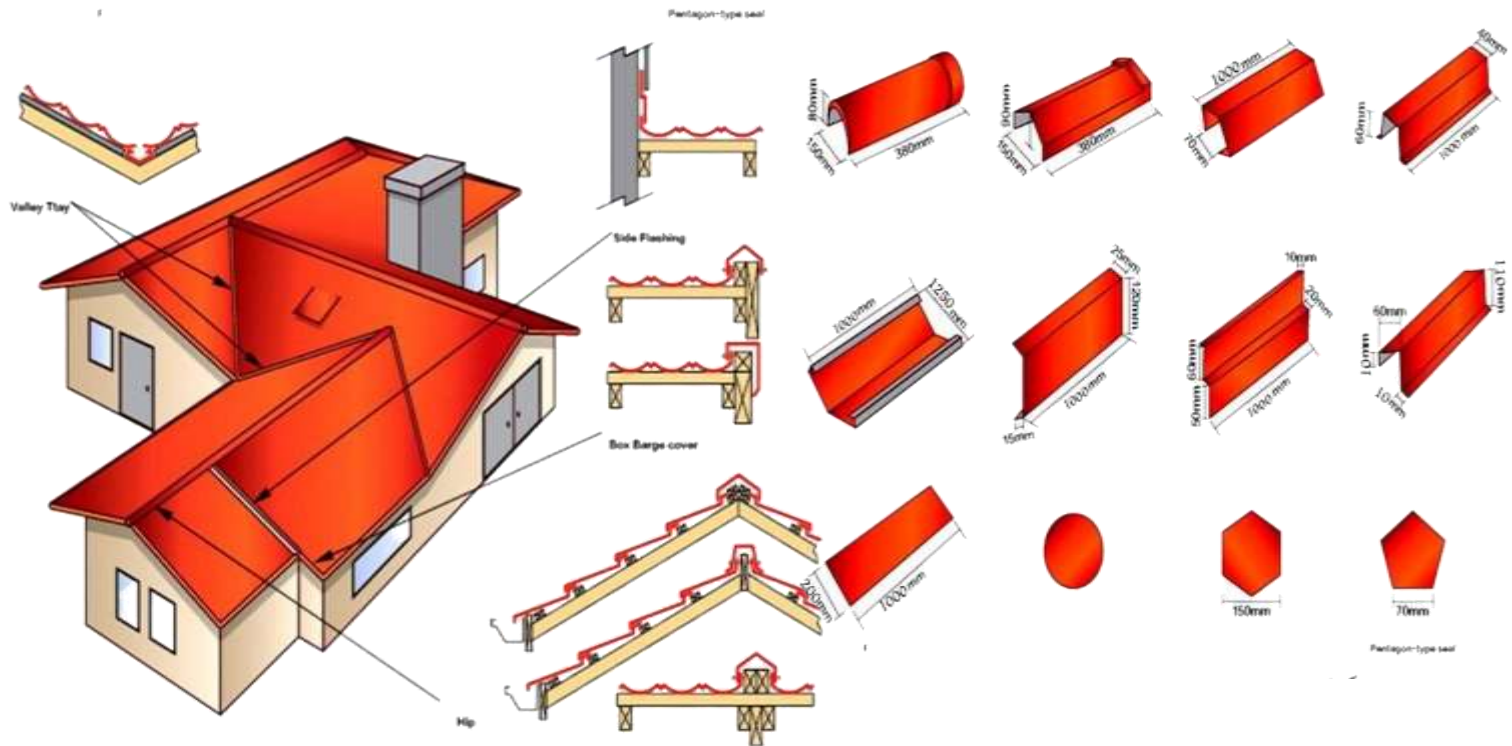

Cladding & structure glazed

INTEGRATION is characterized by the integrated work of facade cladding and wall curtain walls, including treatments for openings, or other materials that may interfere in the formation of facades

Metal Work

INTEGRATION was established as a specialized company in steel works & has the sufficient experience in this field. **INTEGRATION** has successfully designed & executed various projects, all characterized by its perfect architectural solutions such as easily installed gates, escalators with its different varieties and fronts.

Metal single

ADVANTAGES OF COLOR STONE METAL SHINGLE:

- Excellent durability-products use high strength steel plate as the basic material.
- from top to bottom, the multi-layer protective treatment ensure excellent corrosion and durability .
- Light, versatility and Economy-weight of color stone coated metal roof is only 1/6 weight of an other ordinary tiles
- very convenient for removal, construction and using , which is substantial savings in construction time and costs.
- A solid shingle structure – metal tile using a unique waterproof ,windproof ett.
- The features of complete set of accessories to all forms architecture and connections.

Variety colors

Easy Installation:

Accessories & installation indicate:

Handrails

Through out all the work we did; **INTEGRATION** is an expert and specialized in offering various handrails for Mountain View projects. We offer them in aluminium, wood, artistic steel as well as glass handrails which serves best for ensuring a great scenery in coastal and commercial projects. This allows us to achieve different architectural demands technically & economically alike.